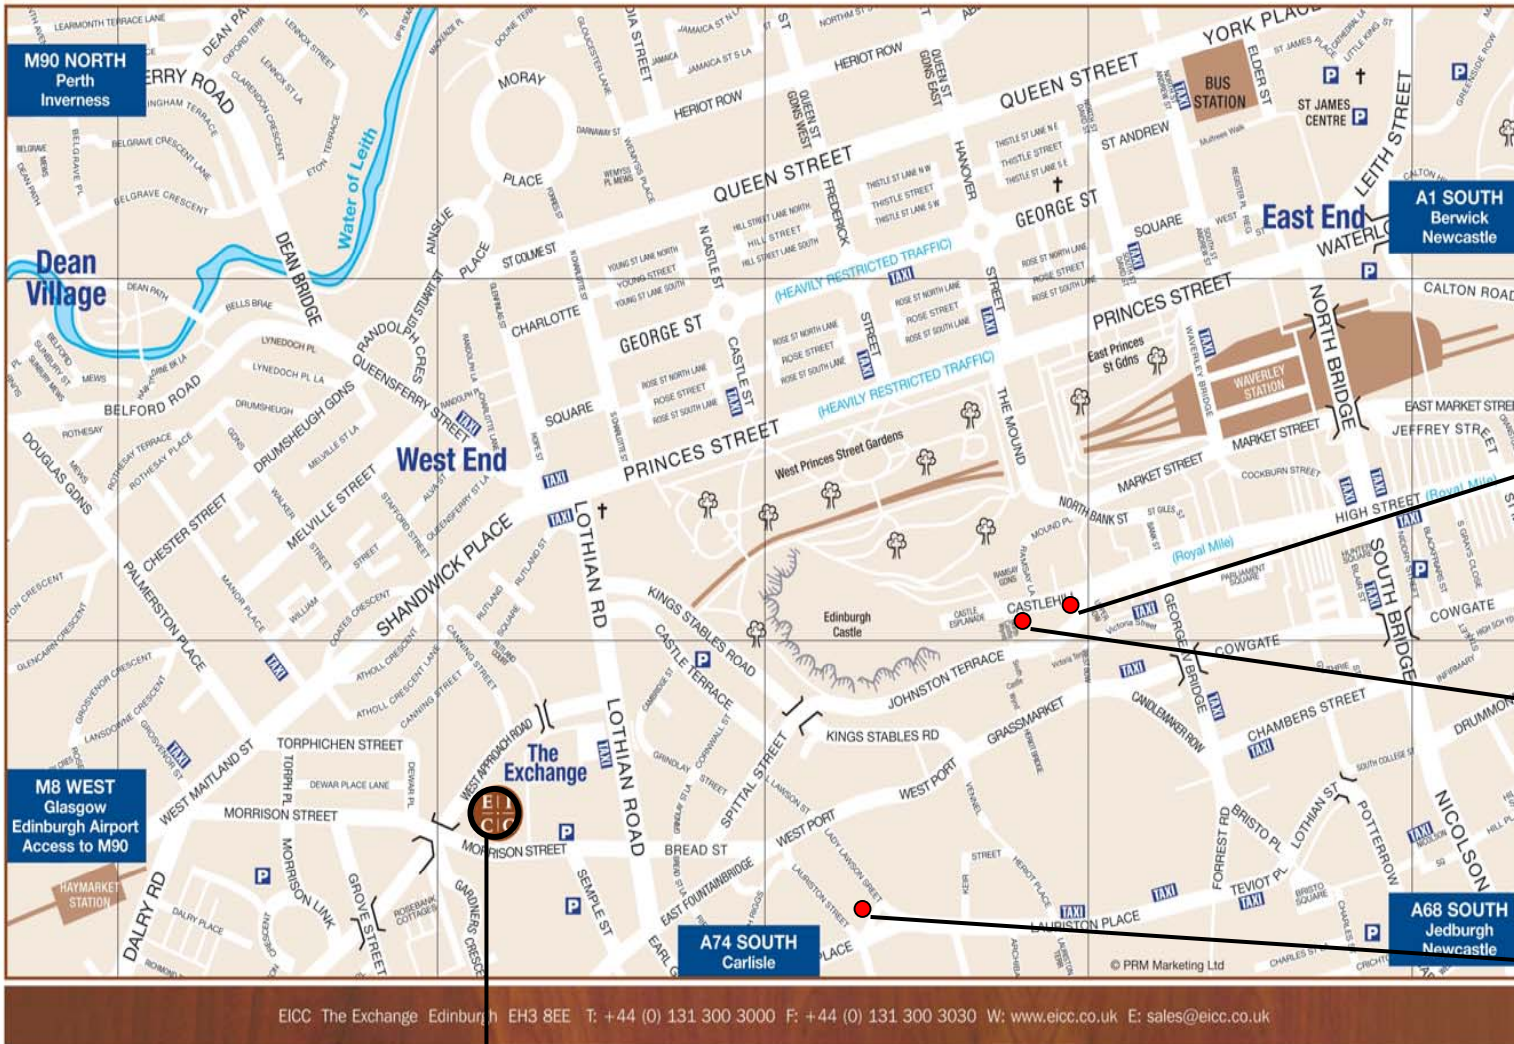

EDINBURGH INTERNATIONAL
CONFERENCE CENTRE

CITY CENTRE MAP

The main entrance to the EICC is on **Morrison Street** where there is a coach drop off point.

Access to the EICC Loading Bay (deliveries only) is from the **West Approach Road**.

There are a number of car parks within walking distance of the EICC, they are marked on the map. For further details on car parking please visit our website.

Please note that there are a number of one way streets in close proximity to the EICC.

After 18.30 street parking is allowed in certain areas.

Please be advised that these maps cannot be reproduced without the permission of PRM Marketing Ltd www.prm.co.uk

Please see the appropriate copyright document.